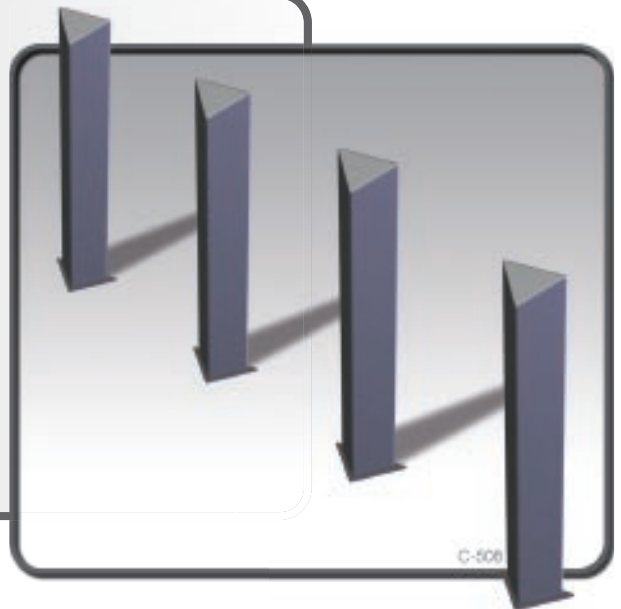

- Low Maintenance
- Light Weight 13Kg

dimensions

- 100 mm Main Diameter
- 700 mm Over Ground
- 300 mm Root

barcelona

standard specifications

- Cast Iron
- Painted Finish

options

- Any RAL Colour

features

- Triangular Design
- Low Maintenance
- Single Cast Construction

dimensions

- 168 mm Wide & 100 mm Deep
- 690 mm Over Ground
- 300 mm Root

prism

standard specifications

- Cast Iron
- Painted Finish

options

- Any RAL Colour
- 300 mm Diameter Sphere

features

- Contemporary Spherical Style
- Single Cast Construction
- Low Maintenance

dimensions

- 400 mm Diameter Sphere
- 145 mm Root

spherical