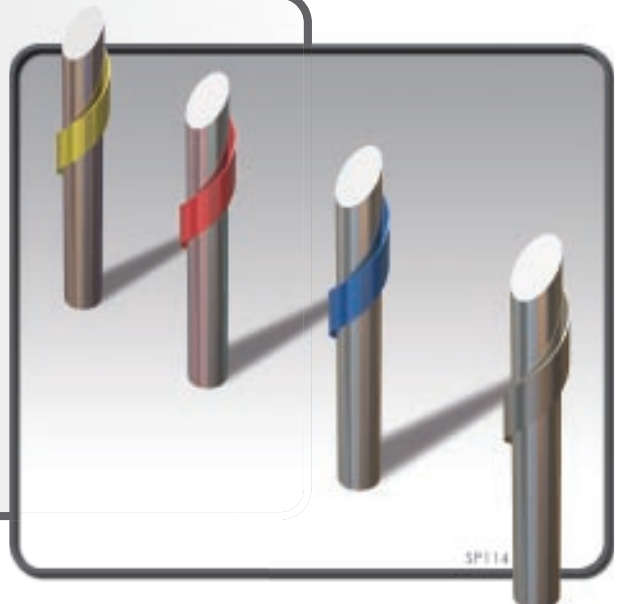

options

- Removable
- Surface Mount
- Anti-Ram
- Variable Heights
- 114 mm, 154 mm, 168 mm Diameter
- Reflective Banding

dimensions

- 100 mm Diameter Bollard
- 1000 mm Over Ground
- 300 mm Root

slice top

standard specifications

- 316 Grade Stainless Steel
- Satin Finish

features

- Low Maintenance
- Painted Spiral
- All Welded Construction

options

- Removable
- Surface Mount
- Anti-Ram
- Variable Heights
- Copper Spiral
- Polished Stainless Steel Spiral
- Painted Spiral in Any RAL Colour
- 154 mm Diameter

dimensions

- 114 mm Diameter Bollard
- 1000 mm Over Ground
- 300 mm Root

spiral

standard specifications

- 316 Grade Stainless Steel
- Satin Finish

features

- Low Maintenance

options

- Removable
- Surface Mount
- Anti-Ram
- Variable Heights
- 114 mm, 154 mm, 168 mm Diameter
- Polished Finish in 100 mm Diameter Only
- Reflective Banding

dimensions

- 100 mm Diameter Bollard
- 1000 mm Over Ground
- 300 mm Root